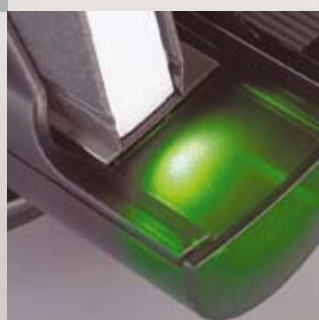

Do you
Unibind?

XU138

Resin SteelBinding

 Unibind®

XU138

Performance - minimum usage

- The XU138 can bind up to 8 documents at once
- Binds documents up to 340 pages
- Perfect for home use
- Economical
- Safe

Quality

- Perfect binding quality
- Super-strong, permanent bond
- Edit documents quickly and easily

Reliability

- Always ready to use
- No warm-up time
- Maintenance-free

Easy to use

- Your work is done in 3 seconds - the XU138 does the rest
- User-friendly
- Fully automatic